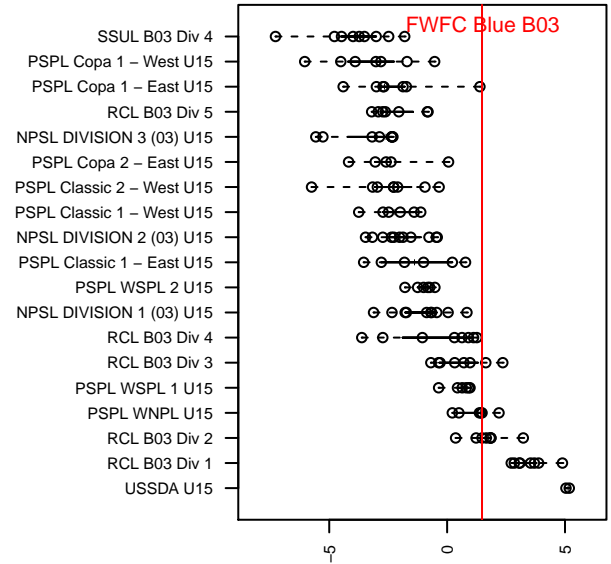

**attack and defense rating
relative to others at age
and all opponents in last 13 months**