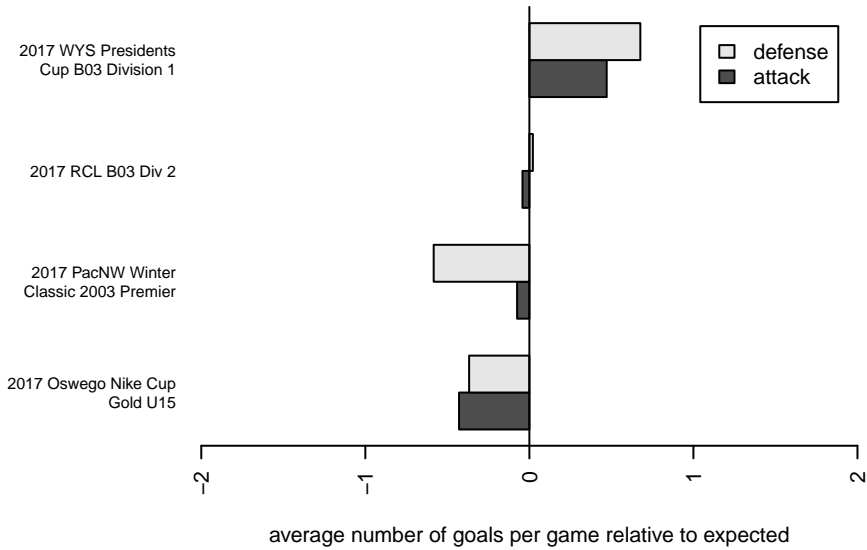

Performance relative to 13 month average