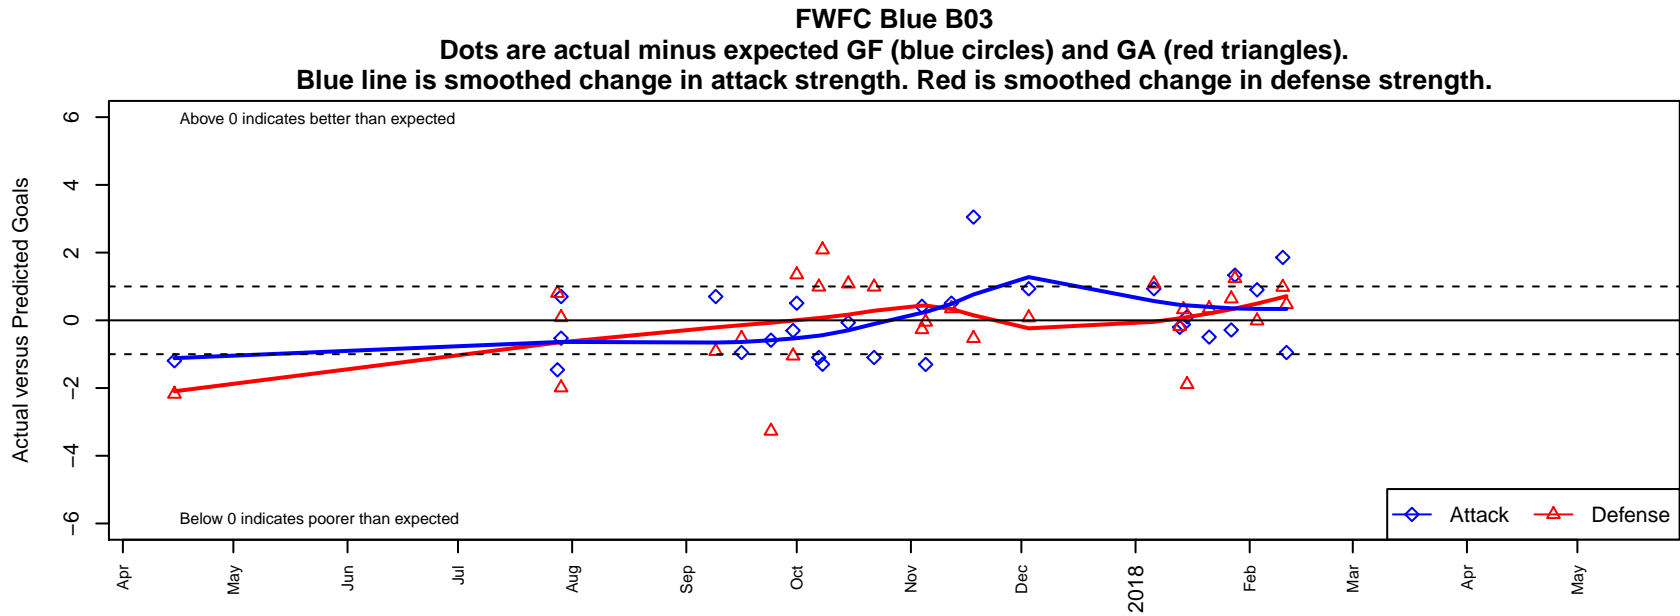

**attack and defense variance (black dot)
relative to other teams
and top 10 in region**

**attack and defense rating
relative to others at age
and all opponents in last 13 months**

FWFC Blue B03

Federal Way FC
Federal Way, WA
B03 total strength=1437
attack=10.31 defense=8.02
fall league = RCL B03 Div 2

alt names used:
FEDERAL WAY FOOTBALL FWFC B03 BLUE
FWFC B03 Blue (A)
FWFC B03 Blue (A)
FWFCB03

Venues played:
2016 WYS Presidents Cup B03 Division 1
2017 Oswego Nike Cup Gold U15
2017 RCL B03 Div 2
2017 WYS Presidents Cup B03 Division 1
2017 PacNW Winter Classic 2003 Premier