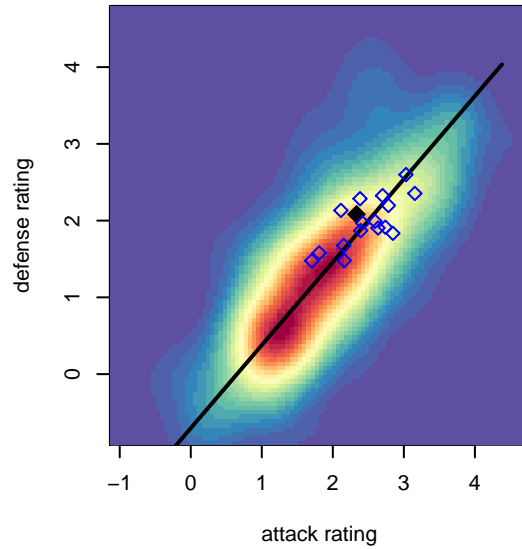

**attack and defense rating
relative to others at age
and all opponents in last 13 months**