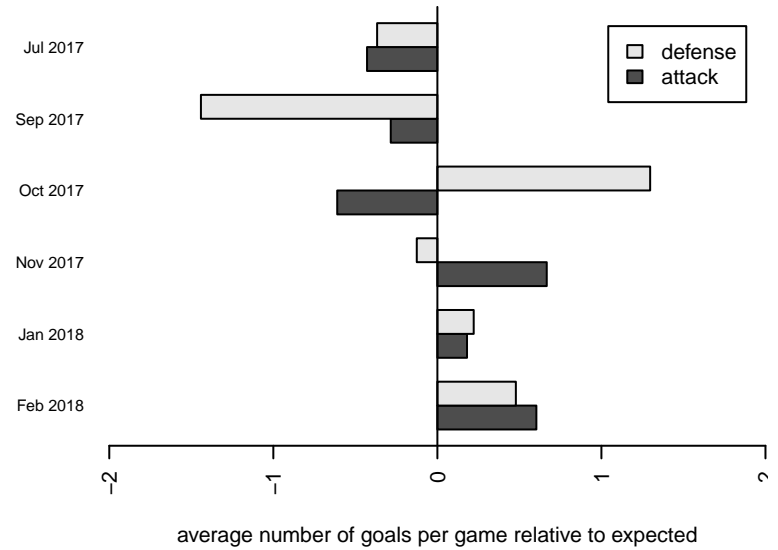

Performance relative to 13 month average